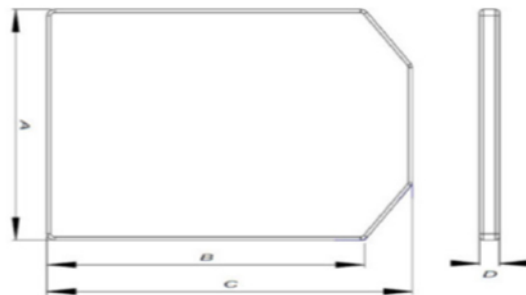

B mått sits	
Micro kort	15-20
Micro Lång	20-25
Bambino kort	20-25
Bambino	25-30
S3 kort abd	27-35

CUSHION CUSTOM DEPTH

Instructions to adapt:
Cushion custom depth

art.no. 572BB20, 572BB25, 572BB34

BB=seat width

Tools needed:

Sharp knife or a saw.

1) Cushion seen from above.
Open cover and pull out the foam.

2) Measure aquired seat depth on the wheelchair and transfer that to the foam.

3) Cut along marking with a suitable knife or saw. Place the foam into the cover.

Model	Seat depth	Art nr	A	B	C	D	
1. Micro Short	15-20 cm	5722420 Cushion Adjustable d15-20 w24 h2,5	20*20	24cm		20cm	2,5cm
		5722720 Cushion Adjustable d15-20 w27 h2,5		27cm		20cm	2,5cm
		5752420 Cushion Adjustable d15-20 w24 h5		24cm		20cm	5cm
		5752720 Cushion Adjustable d15-20 w27 h5		27cm		20cm	5cm
2. Micro Long Bambino short	20-25cm	5722425 Cushion Adjustable d20-25 w24 h2,5	30*30	24cm	25cm		2,5cm
		5722725 Cushion Adjustable d20-25 w27 h2,5		27cm	25cm		2,5cm
		5752425 Cushion Adjustable d20-25 w24 h5		24cm	25cm		5cm
		5752725 Cushion Adjustable d20-25 w27 h5		27cm	25cm		5cm
3. S3 kort Abd S3 short Bambino	25-35 cm	5722734 Cushion Adjustable d25-35 w27 h2,5		27cm	35cm		2,5cm
		5723034 Cushion Adjustable d25-35 w30 h2,5		30cm	35cm		2,5cm
		5723334 Cushion Adjustable d25-35 w33 h2,5		33cm	35cm		2,5cm
		5752734 Cushion Adjustable d25-35 w27 h5		27cm	35cm		5cm
		5753034 Cushion Adjustable d25-35 w30 h5		30cm	35cm		5cm
		5753334 Cushion Adjustable d25-35 w33 h5		33cm	35cm		5cm